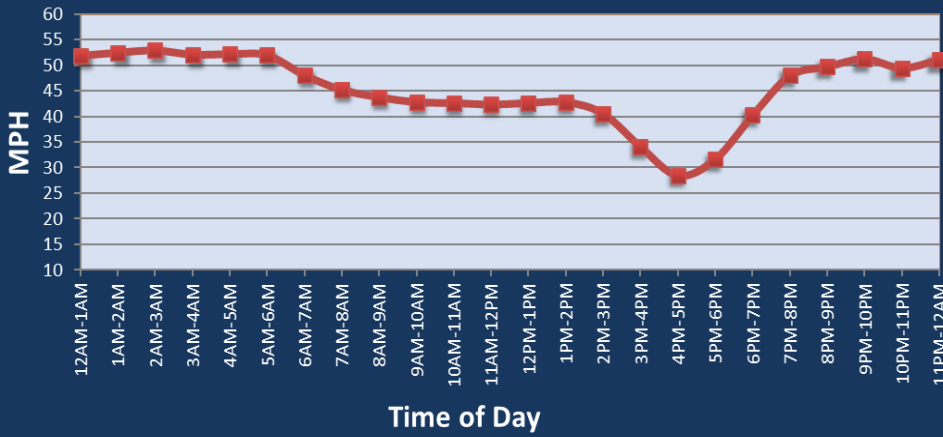

Camden, NJ: I-76 at I-676

Average Speed by Time of Day
I-76 at I-676

Summary

National Ranking by Congestion Index	52
Average Speed	44.1
Peak Average Speed	40.7
Nonpeak Average Speed	45.3
Nonpeak / Peak Ratio	1.11
Peak Average Speed Percent Change 2022 - 2023	-6.4%