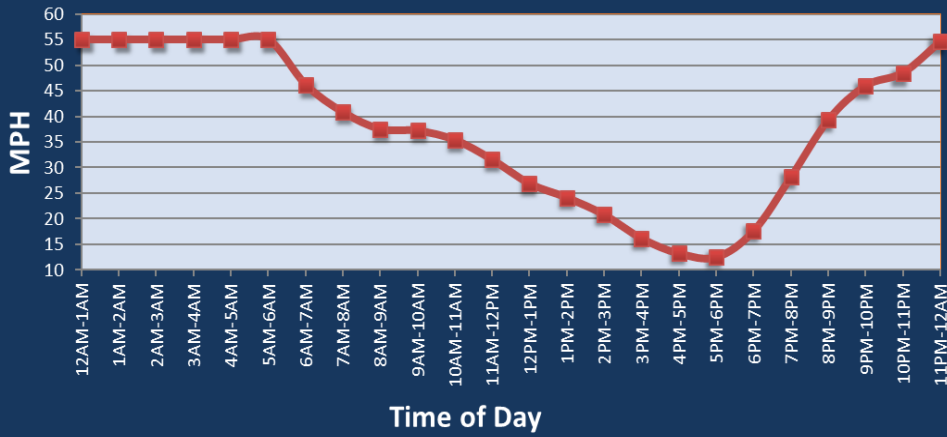

Austin, TX: I-35

Average Speed by Time of Day
I-35

Summary

| | |
|---|-------|
| National Ranking by Congestion Index | 54 |
| Average Speed | 35.3 |
| Peak Average Speed | 23.7 |
| Nonpeak Average Speed | 38.9 |
| Nonpeak / Peak Ratio | 1.64 |
| Peak Average Speed Percent Change 2022 - 2023 | -5.2% |