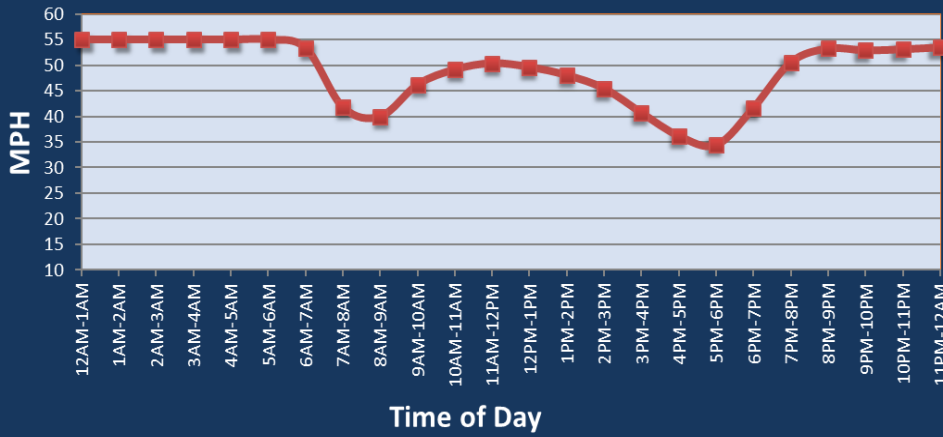

Indianapolis, IN: I-465 at I-69

Average Speed by Time of Day
I-465 at I-69

Summary

National Ranking by Congestion Index	55
Average Speed	47.1
Peak Average Speed	40.4
Nonpeak Average Speed	49.8
Nonpeak / Peak Ratio	1.23
Peak Average Speed Percent Change 2022 - 2023	-8.5%