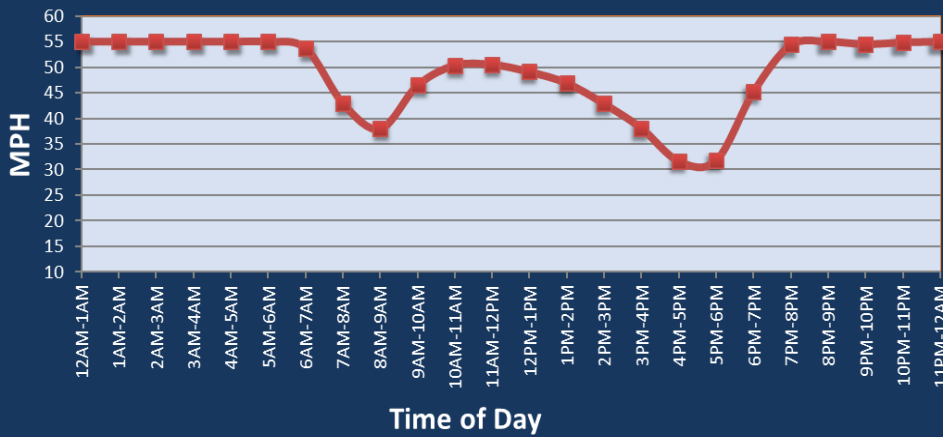

Minneapolis - St. Paul, MN: I-35W at I-494

Average Speed by Time of Day
I-35W at I-494

Summary

National Ranking by Congestion Index	56
Average Speed	46.7
Peak Average Speed	39.5
Nonpeak Average Speed	49.8
Nonpeak / Peak Ratio	1.26
Peak Average Speed Percent Change 2022 - 2023	-3.5%