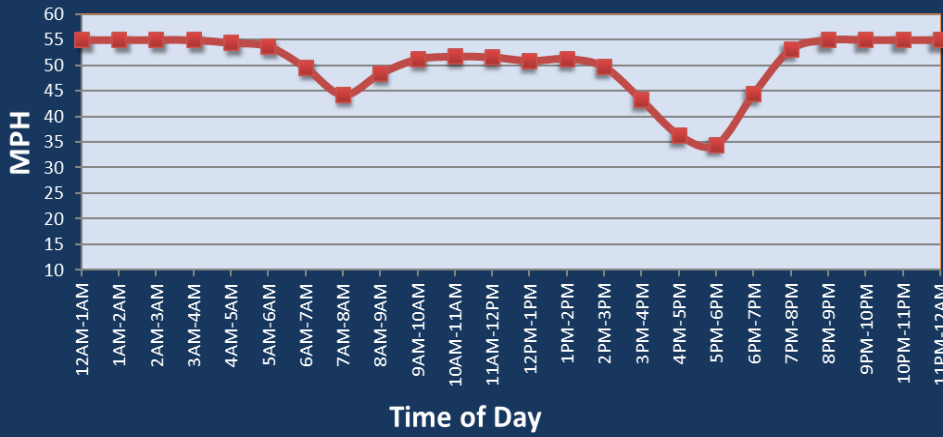

Houston, TX: I-10 at I-610 (East)

Average Speed by Time of Day
I-10 at I-610 (East)

Summary

National Ranking by Congestion Index	57
Average Speed	49.3
Peak Average Speed	42.9
Nonpeak Average Speed	52.0
Nonpeak / Peak Ratio	1.21
Peak Average Speed Percent Change 2022 - 2023	-1.1%