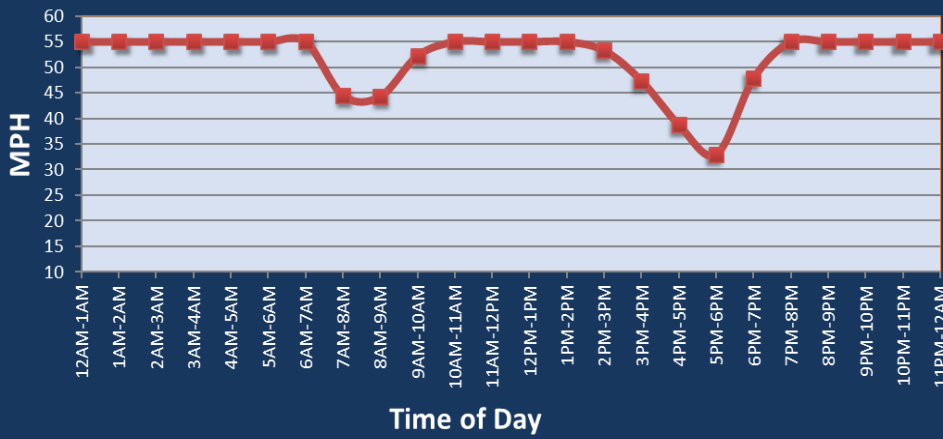

Charlotte, NC: I-77 at I-485 (South)

Average Speed by Time of Day
I-77 at I-485 (South)

Summary

National Ranking by Congestion Index	59
Average Speed	50.7
Peak Average Speed	43.1
Nonpeak Average Speed	54.1
Nonpeak / Peak Ratio	1.25
Peak Average Speed Percent Change 2022 - 2023	-4.7%