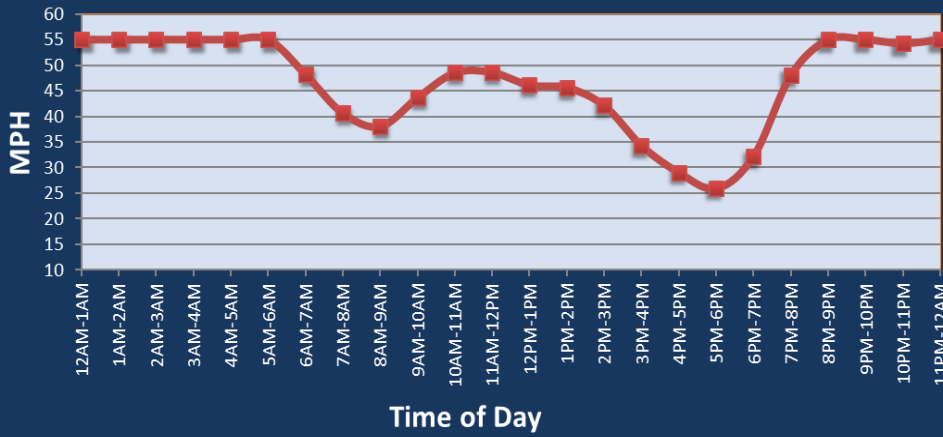

Dallas, TX: US 75 at I-635

Average Speed by Time of Day
US 75 at I-635

Summary

National Ranking by Congestion Index	62
Average Speed	44.3
Peak Average Speed	34.9
Nonpeak Average Speed	48.2
Nonpeak / Peak Ratio	1.38
Peak Average Speed Percent Change 2022 - 2023	-6.6%