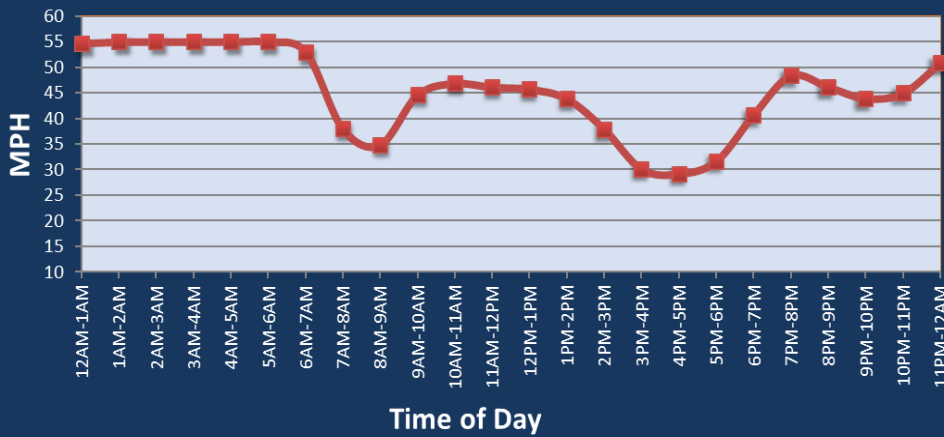

# Philadelphia, PA: I-476 at I-95

Average Speed by Time of Day  
I-476 at I-95

## Summary

|   |       |
|---|-------|
| National Ranking by Congestion Index          | 63    |
| Average Speed                                 | 43.8  |
| Peak Average Speed                            | 37.5  |
| Nonpeak Average Speed                         | 46.4  |
| Nonpeak / Peak Ratio                          | 1.24  |
| Peak Average Speed Percent Change 2022 - 2023 | -3.3% |