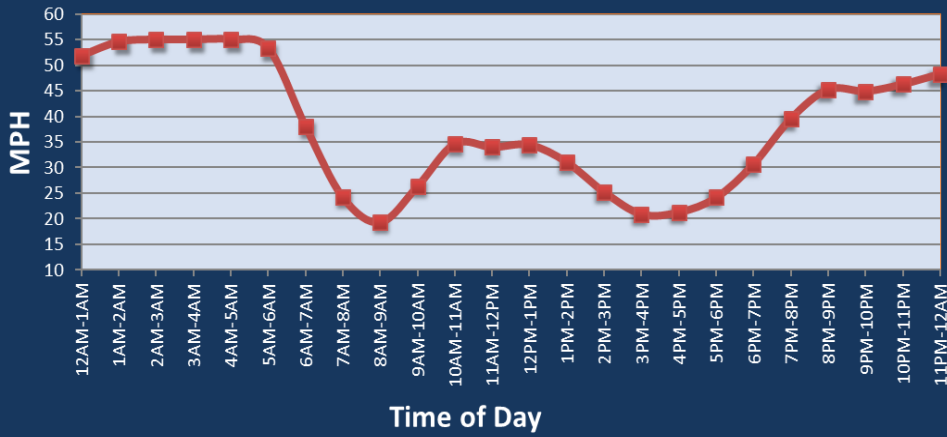

# Philadelphia, PA: I-76 at US 1

Average Speed by Time of Day  
I-76 at US 1

## Summary

National Ranking by Congestion Index	64
Average Speed	34.3
Peak Average Speed	25.5
Nonpeak Average Speed	38.3
Nonpeak / Peak Ratio	1.50
Peak Average Speed Percent Change 2022 - 2023	0.7%