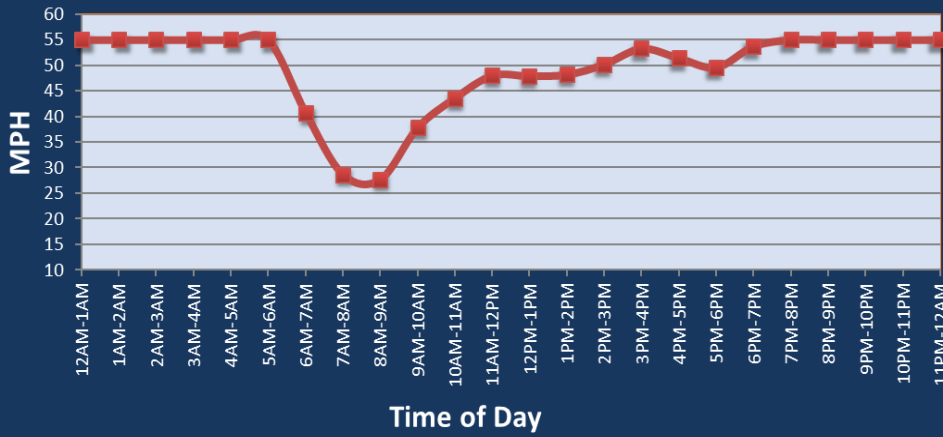

Nashville, TN: I-65 at I-24

Average Speed by Time of Day
I-65 at I-24

Summary

National Ranking by Congestion Index	65
Average Speed	46.6
Peak Average Speed	38.3
Nonpeak Average Speed	50.0
Nonpeak / Peak Ratio	1.30
Peak Average Speed Percent Change 2022 - 2023	-5.9%