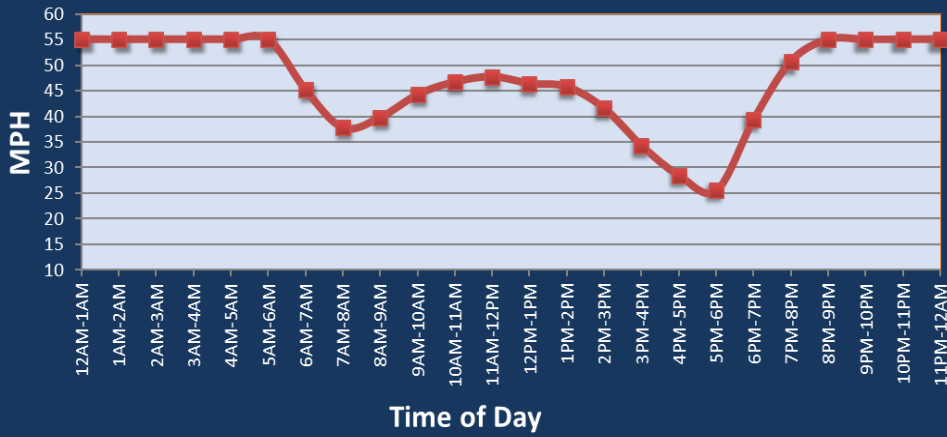

Ft. Worth, TX: I-35W at I-30

Average Speed by Time of Day
I-35W at I-30

Summary

National Ranking by Congestion Index	68
Average Speed	44.5
Peak Average Speed	34.7
Nonpeak Average Speed	48.7
Nonpeak / Peak Ratio	1.40
Peak Average Speed Percent Change 2022 - 2023	-7.0%