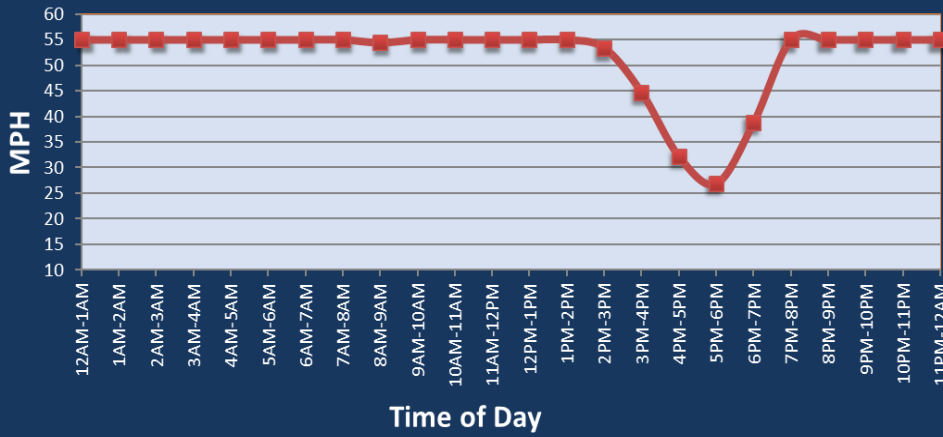

# Knoxville, TN: I-40/I-75 at I-140

Average Speed by Time of Day  
I-40/I-75 at I-140

## Summary

National Ranking by Congestion Index	69
Average Speed	48.9
Peak Average Speed	40.1
Nonpeak Average Speed	53.9
Nonpeak / Peak Ratio	1.34
Peak Average Speed Percent Change 2022 - 2023	-2.6%