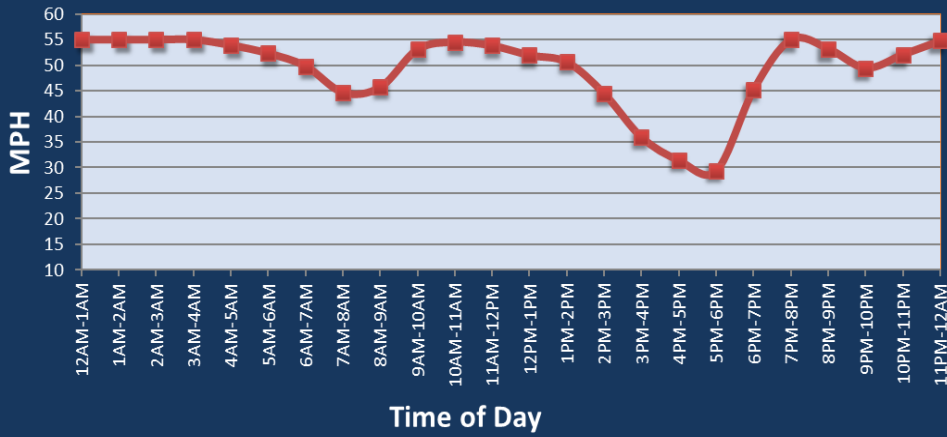

Las Vegas, NV: I-15 at I-515

Average Speed by Time of Day
I-15 at I-515

Summary

National Ranking by Congestion Index	70
Average Speed	47.6
Peak Average Speed	40.4
Nonpeak Average Speed	51.3
Nonpeak / Peak Ratio	1.27
Peak Average Speed Percent Change 2022 - 2023	-3.1%