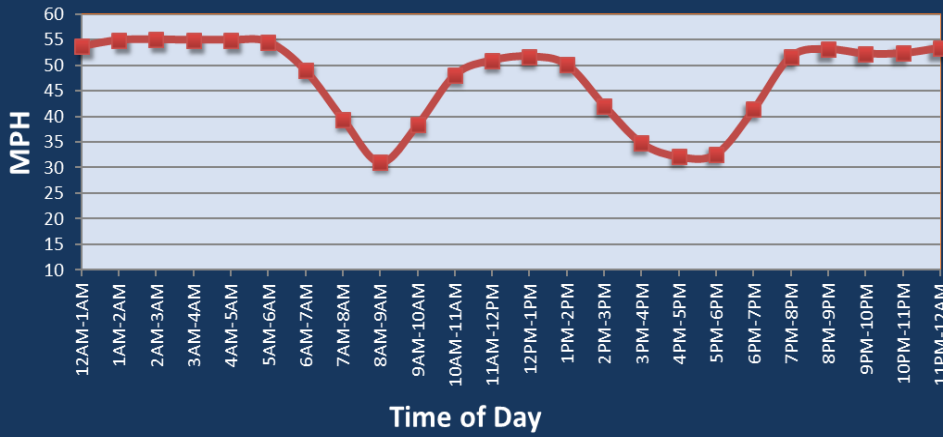

Boston, MA: I-95 at I-90

Average Speed by Time of Day
I-95 at I-90

Summary

National Ranking by Congestion Index	71
Average Speed	45.5
Peak Average Speed	37.5
Nonpeak Average Speed	49.1
Nonpeak / Peak Ratio	1.31
Peak Average Speed Percent Change 2022 - 2023	-7.7%