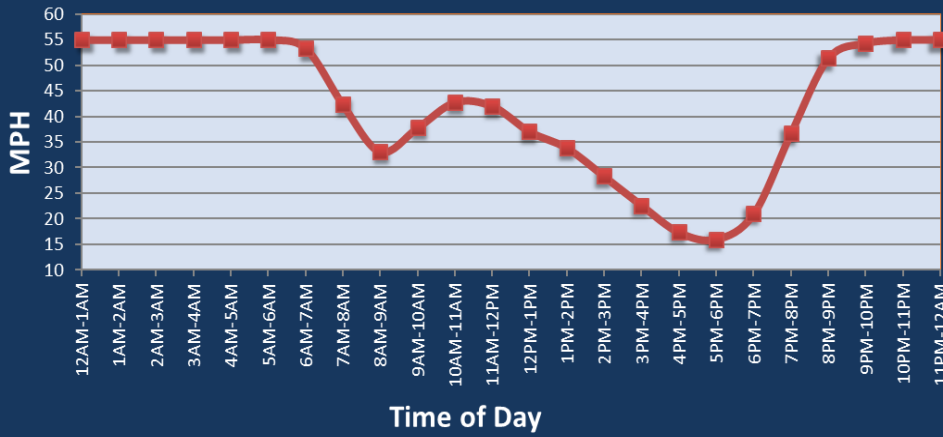

# Atlanta, GA: I-75 at I-85

Average Speed by Time of Day  
I-75 at I-85

## Summary

National Ranking by Congestion Index	72
Average Speed	39.4
Peak Average Speed	28.1
Nonpeak Average Speed	43.5
Nonpeak / Peak Ratio	1.55
Peak Average Speed Percent Change 2022 - 2023	-4.2%