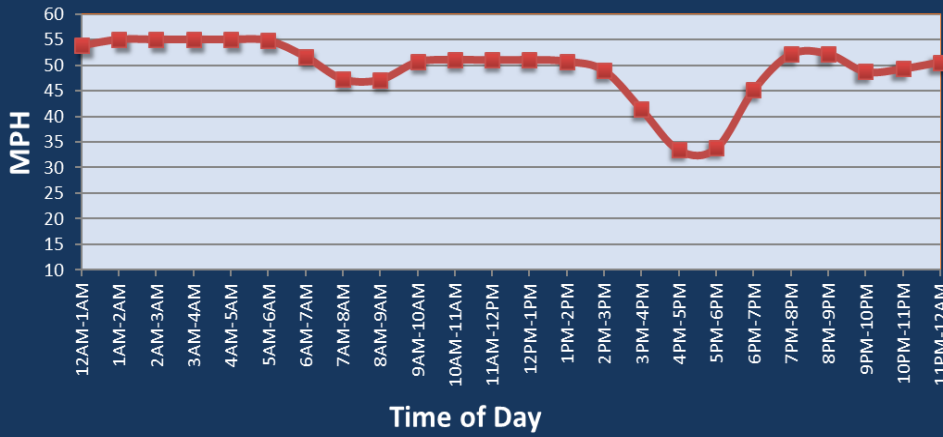

# Indianapolis, IN: I-65 at I-70 (South)

Average Speed by Time of Day  
I-65 at I-70 (South)

## Summary

National Ranking by Congestion Index	73
Average Speed	47.7
Peak Average Speed	41.2
Nonpeak Average Speed	50.6
Nonpeak / Peak Ratio	1.23
Peak Average Speed Percent Change 2022 - 2023	-3.1%