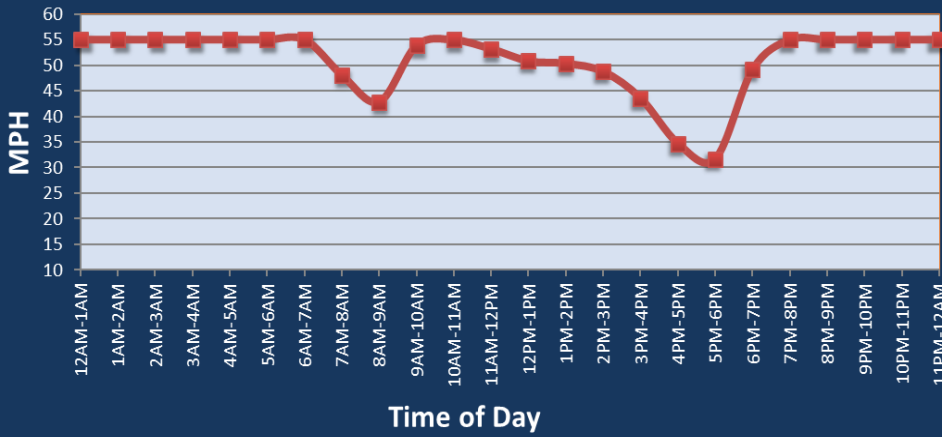

Knoxville , TN: I-40 at I-275

Average Speed by Time of Day
I-40 at I-275

Summary

National Ranking by Congestion Index	74
Average Speed	49.3
Peak Average Speed	42.1
Nonpeak Average Speed	52.7
Nonpeak / Peak Ratio	1.25
Peak Average Speed Percent Change 2022 - 2023	-2.6%