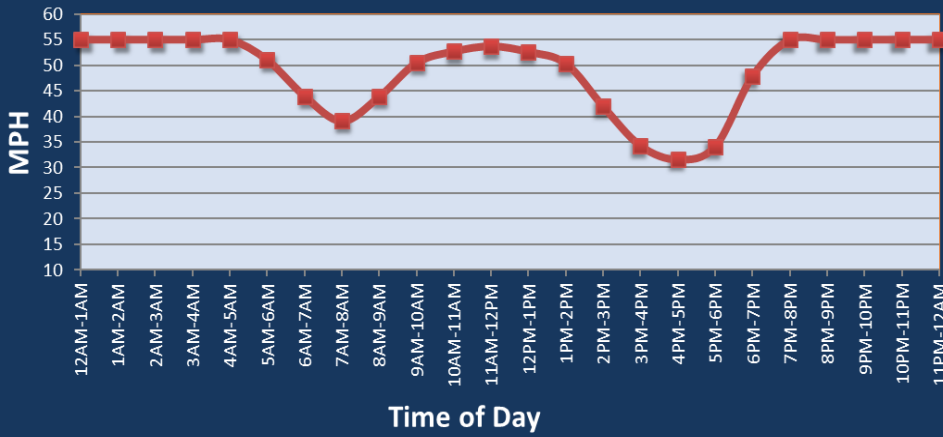

Federal Way, WA: SR 18 at I-5

Average Speed by Time of Day
SR 18 at I-5

Summary

National Ranking by Congestion Index	75
Average Speed	47.3
Peak Average Speed	40.0
Nonpeak Average Speed	50.8
Nonpeak / Peak Ratio	1.27
Peak Average Speed Percent Change 2022 - 2023	-0.3%