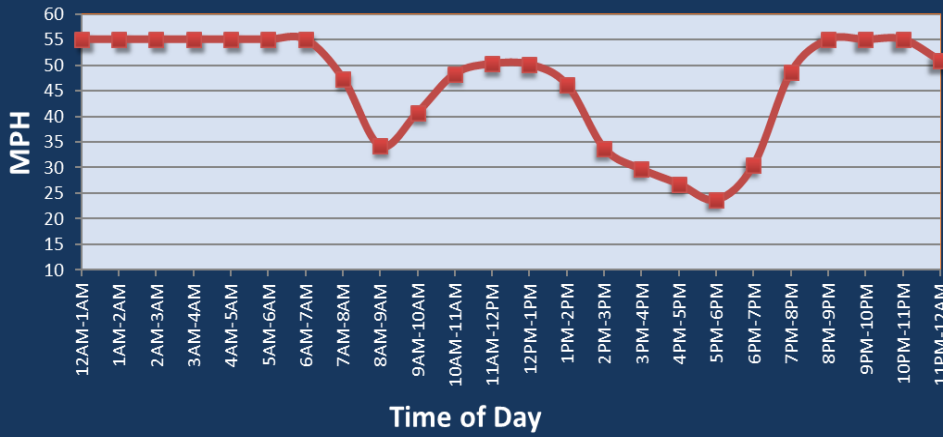

# Washington, DC: I-495 at I-66

Average Speed by Time of Day  
I-495 at I-66

## Summary

National Ranking by Congestion Index	76
Average Speed	44.2
Peak Average Speed	34.5
Nonpeak Average Speed	48.1
Nonpeak / Peak Ratio	1.39
Peak Average Speed Percent Change 2022 - 2023	-15.8%