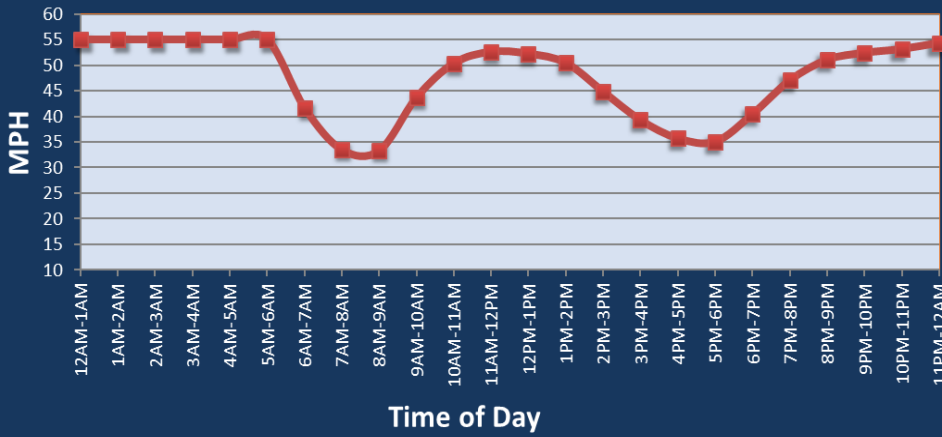

Washington, DC: I-95 at I-495 (North)

Average Speed by Time of Day
I-95 at I-495 (North)

Summary

National Ranking by Congestion Index	77
Average Speed	46.3
Peak Average Speed	36.5
Nonpeak Average Speed	50.6
Nonpeak / Peak Ratio	1.39
Peak Average Speed Percent Change 2022 - 2023	-4.2%