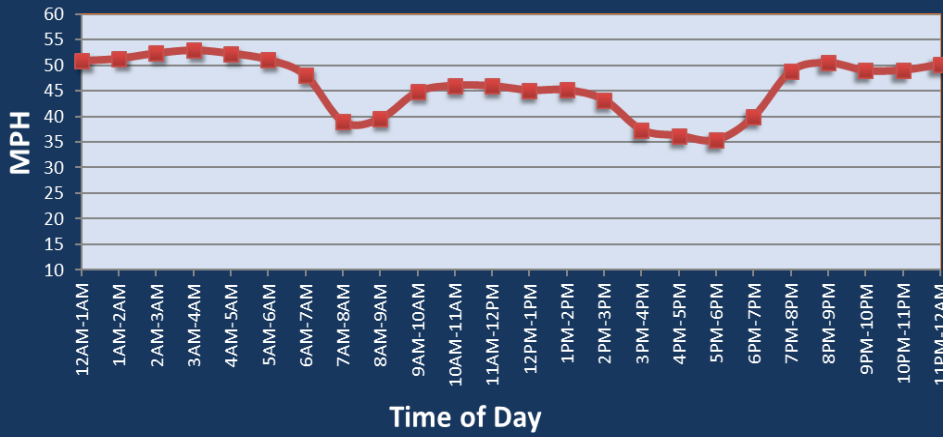

# Bellmawr, NJ: I-295 at I-76

Average Speed by Time of Day  
I-295 at I-76

## Summary

|   |       |
|---|-------|
| National Ranking by Congestion Index          | 78    |
| Average Speed                                 | 44.7  |
| Peak Average Speed                            | 39.6  |
| Nonpeak Average Speed                         | 46.8  |
| Nonpeak / Peak Ratio                          | 1.18  |
| Peak Average Speed Percent Change 2022 - 2023 | -6.5% |