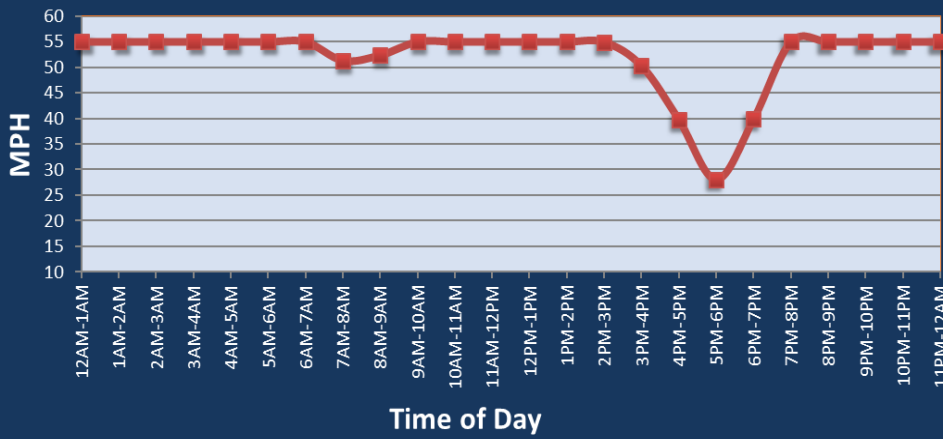

# Greenville, SC: I-85 at I-385

Average Speed by Time of Day  
I-85 at I-385

## Summary

National Ranking by Congestion Index	79
Average Speed	51.0
Peak Average Speed	43.1
Nonpeak Average Speed	54.6
Nonpeak / Peak Ratio	1.27
Peak Average Speed Percent Change 2022 - 2023	-4.0%