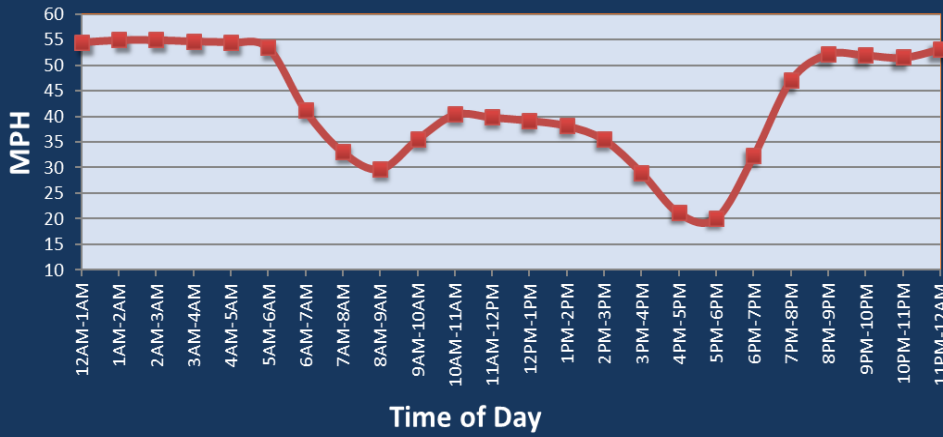

Tampa, FL: I-4 at I-275

Average Speed by Time of Day
I-4 at I-275

Summary

National Ranking by Congestion Index	80
Average Speed	38.4
Peak Average Speed	29.1
Nonpeak Average Speed	42.8
Nonpeak / Peak Ratio	1.47
Peak Average Speed Percent Change 2022 - 2023	-6.7%