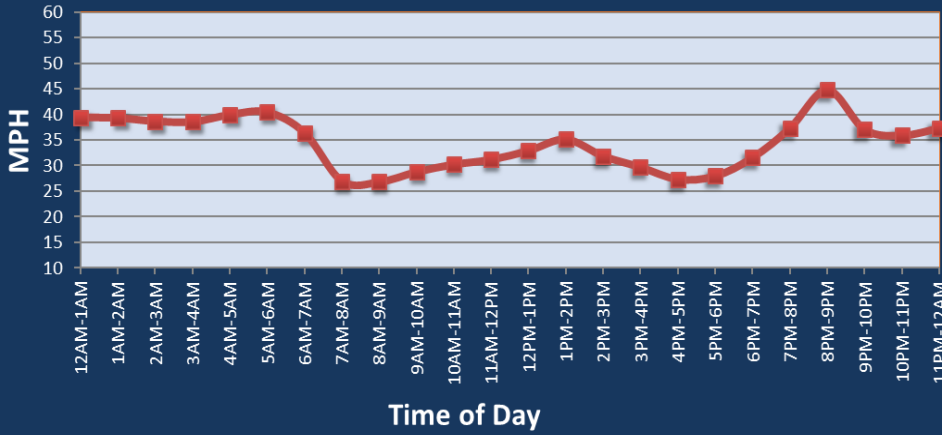

Tiger Mountain Summit, WA: SR 18

Average Speed by Time of Day
SR 18

Summary

National Ranking by Congestion Index	82
Average Speed	32.9
Peak Average Speed	29.2
Nonpeak Average Speed	34.7
Nonpeak / Peak Ratio	1.19
Peak Average Speed Percent Change 2022 - 2023	-14.0%