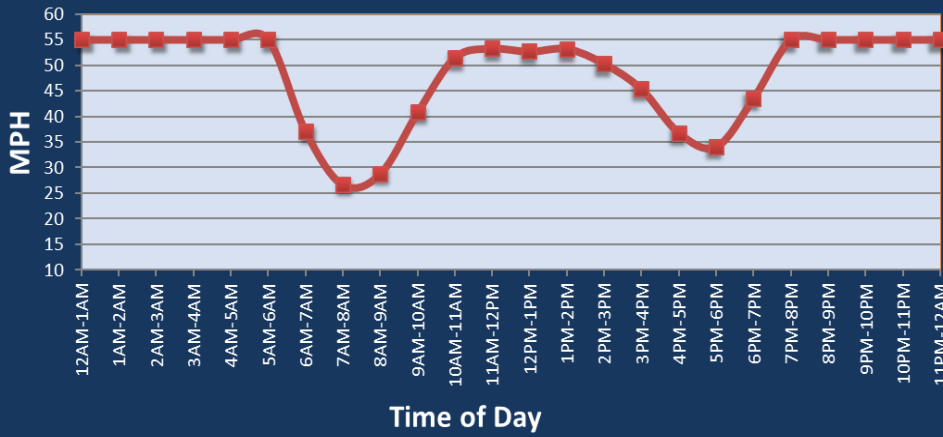

# Houston, TX: I-10 at I-69/US 59

Average Speed by Time of Day  
I-10 at I-69/US 59

## Summary

National Ranking by Congestion Index	83
Average Speed	45.3
Peak Average Speed	33.1
Nonpeak Average Speed	51.7
Nonpeak / Peak Ratio	1.56
Peak Average Speed Percent Change 2022 - 2023	-6.7%