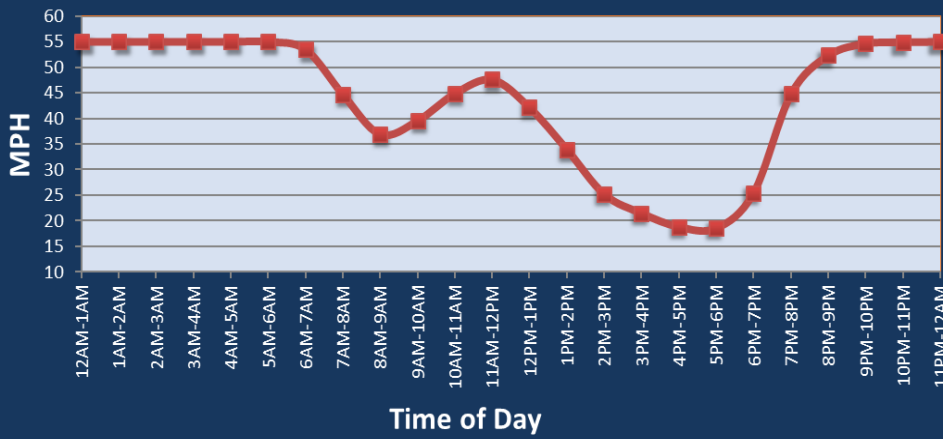

# Seattle, WA: I-90 at I-405

Average Speed by Time of Day  
I-90 at I-405

## Summary

National Ranking by Congestion Index	84
Average Speed	39.3
Peak Average Speed	31.5
Nonpeak Average Speed	43.1
Nonpeak / Peak Ratio	1.37
Peak Average Speed Percent Change 2022 - 2023	-2.3%