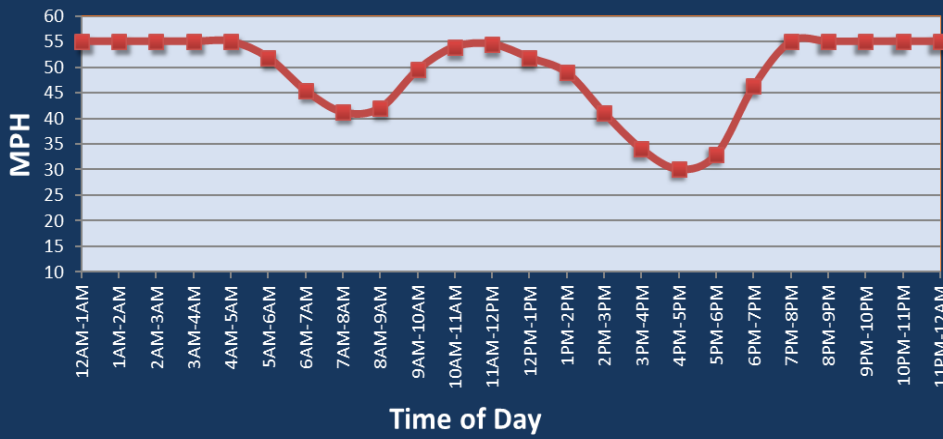

Phoenix, AZ: I-17 at I-10

Average Speed by Time of Day
I-17 at I-10

Summary

National Ranking by Congestion Index	86
Average Speed	47.5
Peak Average Speed	39.3
Nonpeak Average Speed	51.1
Nonpeak / Peak Ratio	1.30
Peak Average Speed Percent Change 2022 - 2023	-3.3%