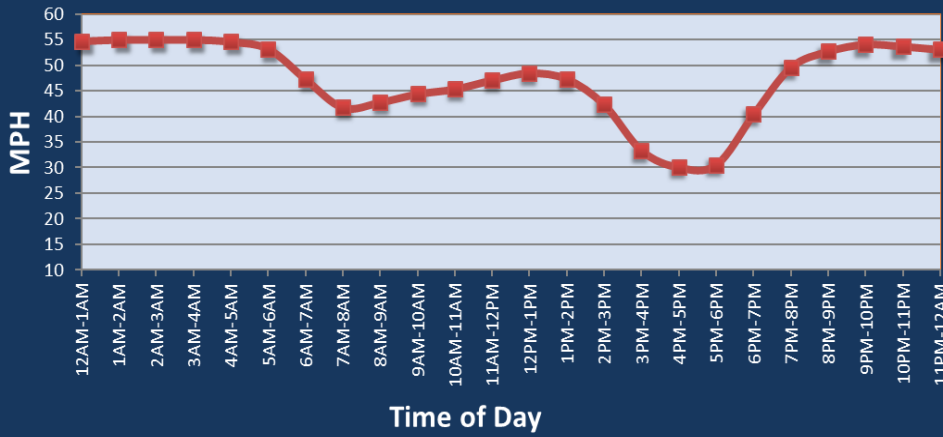

# Los Angeles, CA: SR 91 at SR 55

Average Speed by Time of Day  
SR 91 at SR 55

## Summary

National Ranking by Congestion Index	87
Average Speed	46.4
Peak Average Speed	39.0
Nonpeak Average Speed	49.1
Nonpeak / Peak Ratio	1.26
Peak Average Speed Percent Change 2022 - 2023	-3.6%