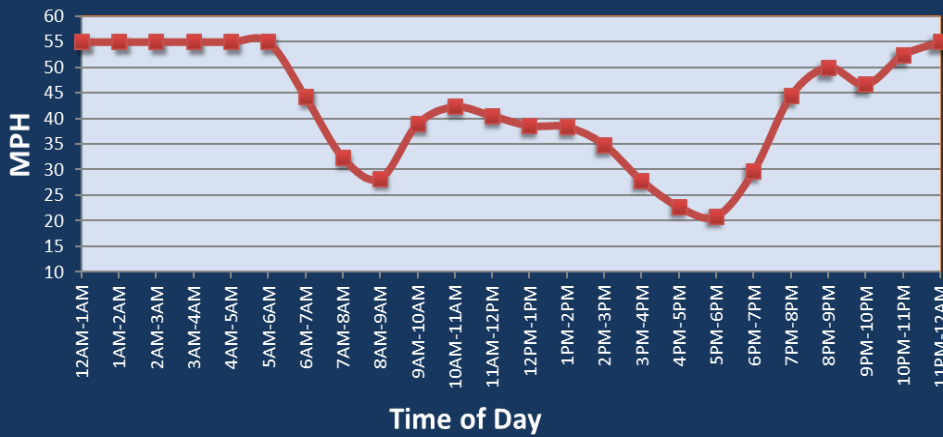

Houston, TX: I-610 at I-69/US 59 (West)

Average Speed by Time of Day
I-610 at I-69/US 59 (West)

Summary

National Ranking by Congestion Index	88
Average Speed	40.3
Peak Average Speed	29.3
Nonpeak Average Speed	44.5
Nonpeak / Peak Ratio	1.52
Peak Average Speed Percent Change 2022 - 2023	-7.2%