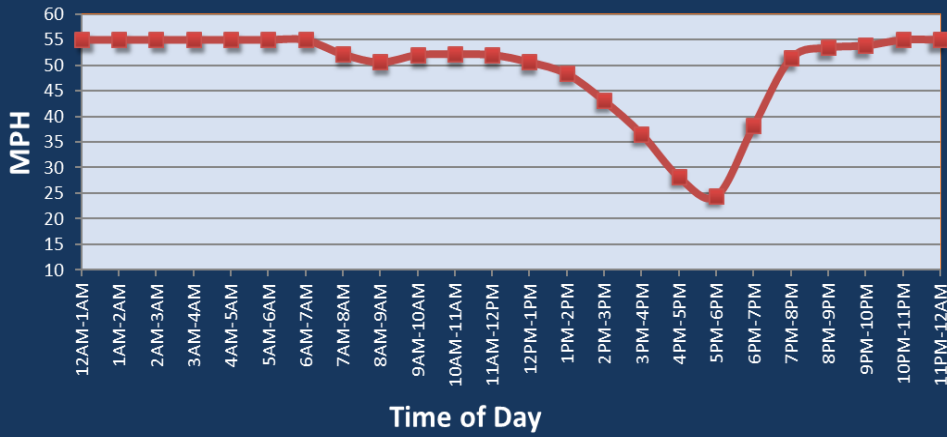

New Haven, CT: I-95 at I-91

Average Speed by Time of Day
I-95 at I-91

Summary

National Ranking by Congestion Index	89
Average Speed	48.1
Peak Average Speed	38.3
Nonpeak Average Speed	51.7
Nonpeak / Peak Ratio	1.35
Peak Average Speed Percent Change 2022 - 2023	-1.2%