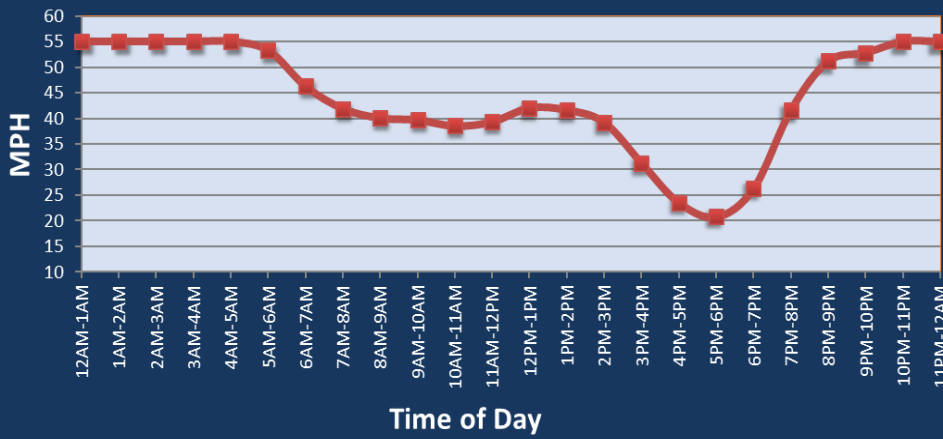

Manhasset, NY: I-495 at Shelter Rock Road

Average Speed by Time of Day
I-495 at Shelter Rock Road

Summary

National Ranking by Congestion Index	90
Average Speed	43.1
Peak Average Speed	34.7
Nonpeak Average Speed	46.3
Nonpeak / Peak Ratio	1.33
Peak Average Speed Percent Change 2022 - 2023	2.1%