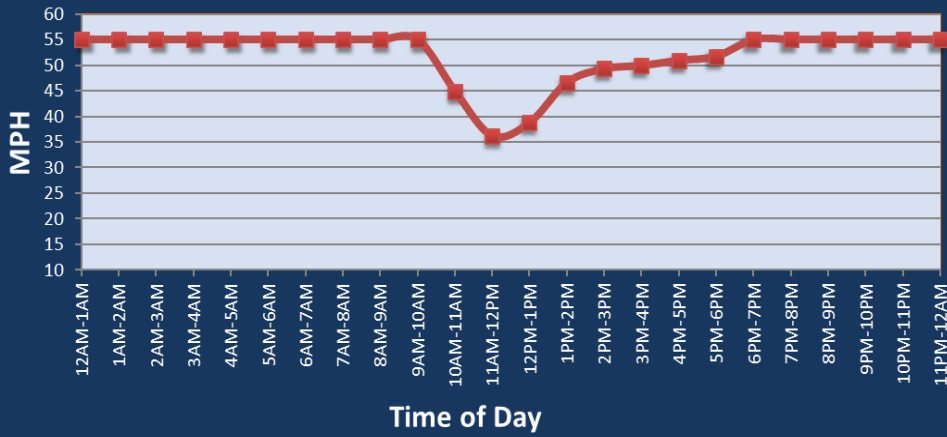

Atlanta, GA: I-75 at I-675

Average Speed by Time of Day
I-75 at I-675

Summary

National Ranking by Congestion Index	92
Average Speed	49.9
Peak Average Speed	53.8
Nonpeak Average Speed	48.7
Nonpeak / Peak Ratio	0.91
Peak Average Speed Percent Change 2022 - 2023	1.1%