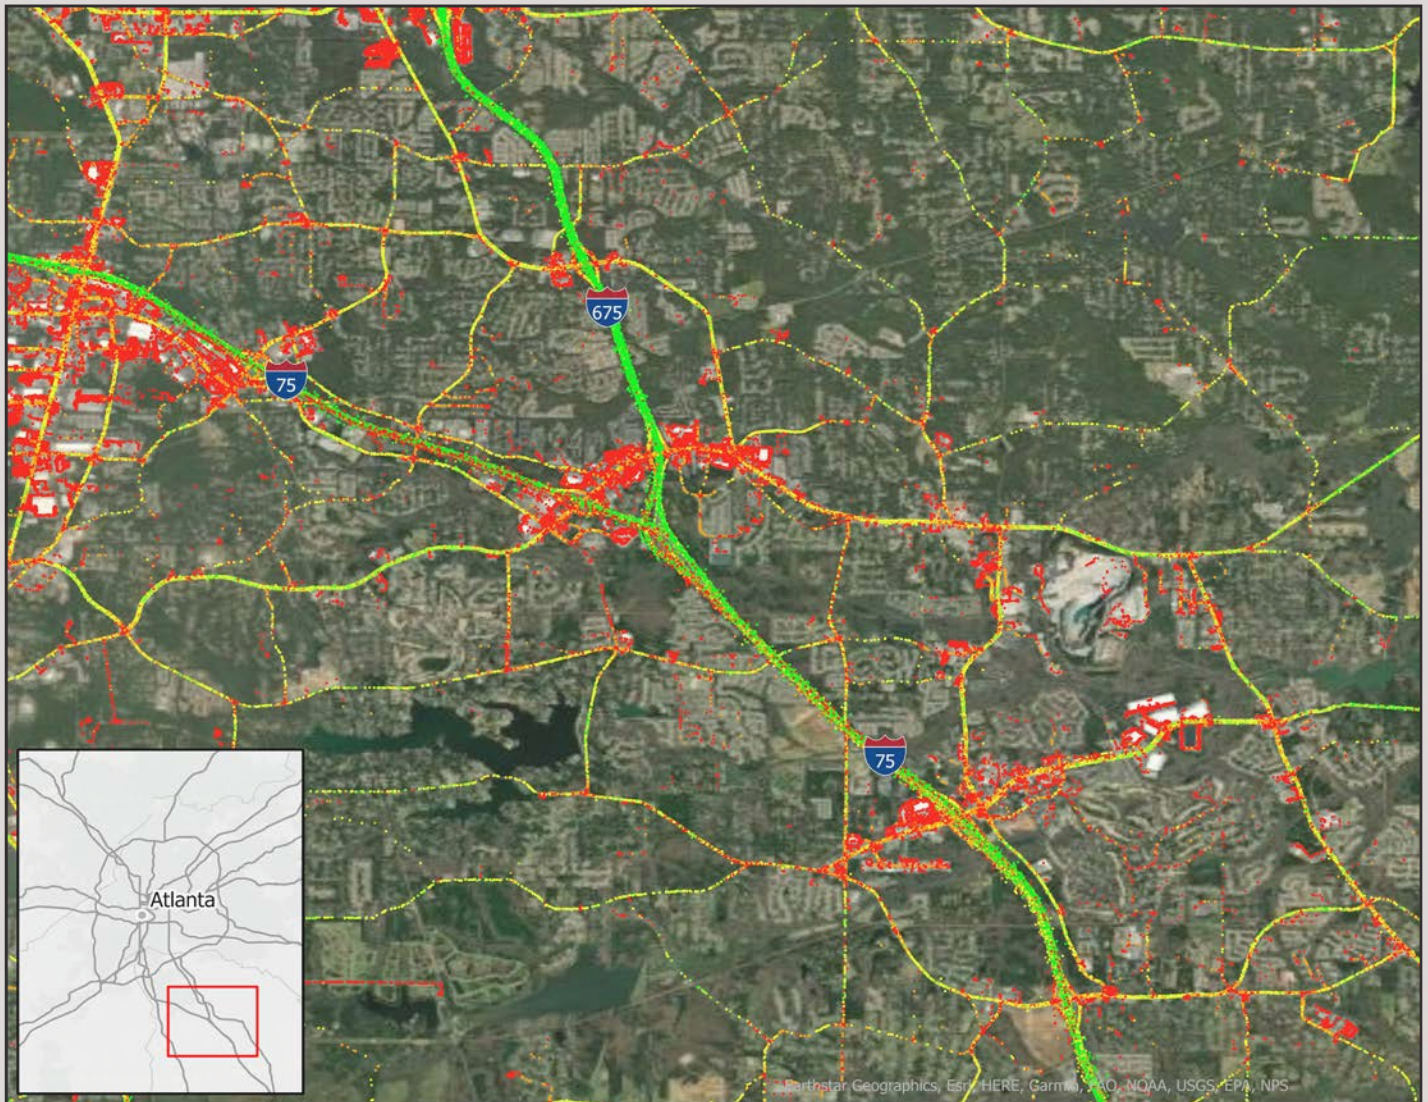

Atlanta, GA: I-75 at I-675

Average Speed by Time of Day
I-75 at I-675

Summary

National Ranking by Congestion Index	92
Average Speed	49.9
Peak Average Speed	53.8
Nonpeak Average Speed	48.7
Nonpeak / Peak Ratio	0.91
Peak Average Speed Percent Change 2022 - 2023	1.1%

© Earthstar Geographics, Esri, HERE, Garmin, FAO, NOAA, USGS, EPA, NPS