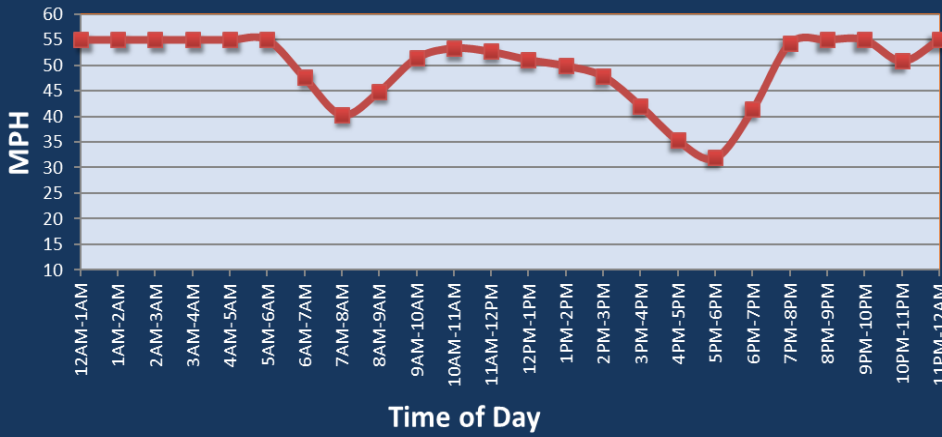

Houston, TX: I-45 at Sam Houston Tollway (North)

Average Speed by Time of Day
I-45 at Sam Houston Tollway (North)

Summary

National Ranking by Congestion Index	93
Average Speed	49.0
Peak Average Speed	40.8
Nonpeak Average Speed	52.2
Nonpeak / Peak Ratio	1.28
Peak Average Speed Percent Change 2022 - 2023	-3.4%