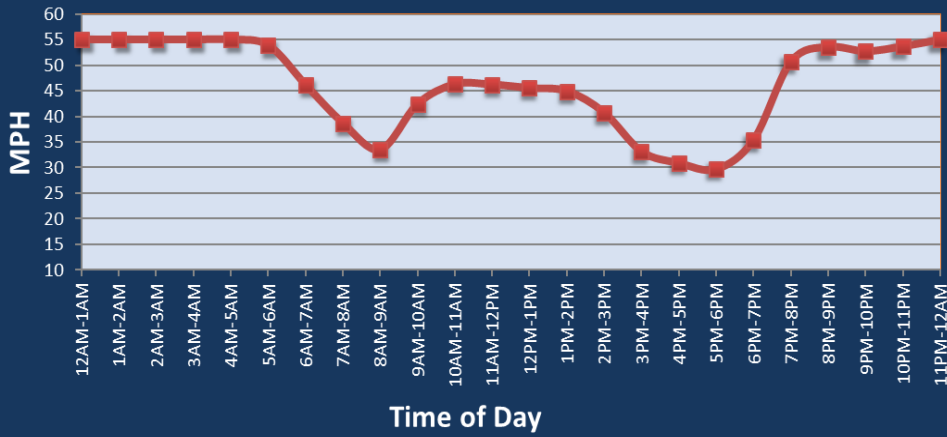

# Boston, MA: I-95 at I-93 (North)

Average Speed by Time of Day  
I-95 at I-93 (North)

## Summary

National Ranking by Congestion Index	94
Average Speed	43.4
Peak Average Speed	35.4
Nonpeak Average Speed	47.3
Nonpeak / Peak Ratio	1.33
Peak Average Speed Percent Change 2022 - 2023	-6.7%