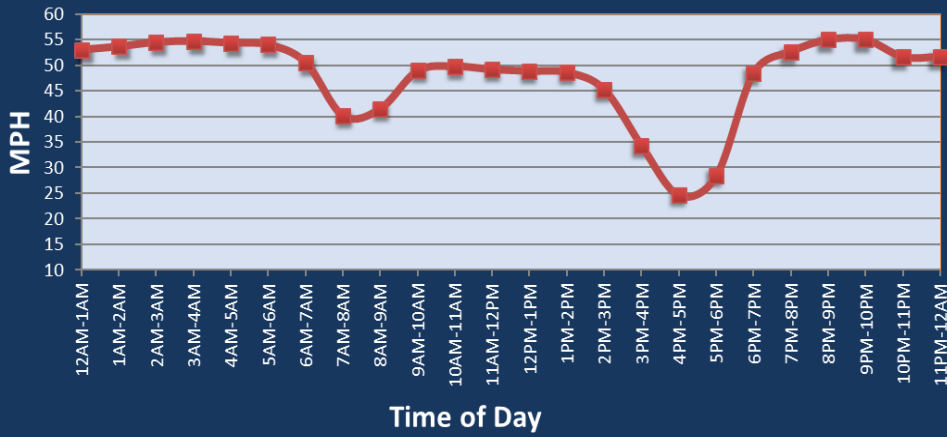

Milwaukee, WI: I-94/I-794 at I-43

Average Speed by Time of Day
I-94/I-794 at I-43

Summary

National Ranking by Congestion Index	95
Average Speed	44.8
Peak Average Speed	36.6
Nonpeak Average Speed	49.1
Nonpeak / Peak Ratio	1.34
Peak Average Speed Percent Change 2022 - 2023	-5.4%