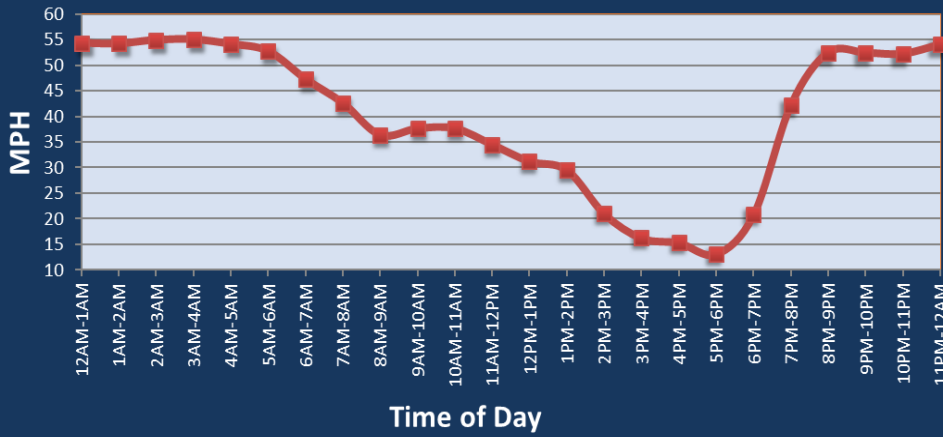

# Oakland, CA: I-80 at I-580/I-880

Average Speed by Time of Day  
I-80 at I-580/I-880

## Summary

National Ranking by Congestion Index	96
Average Speed	34.9
Peak Average Speed	27.2
Nonpeak Average Speed	38.3
Nonpeak / Peak Ratio	1.41
Peak Average Speed Percent Change 2022 - 2023	-6.1%