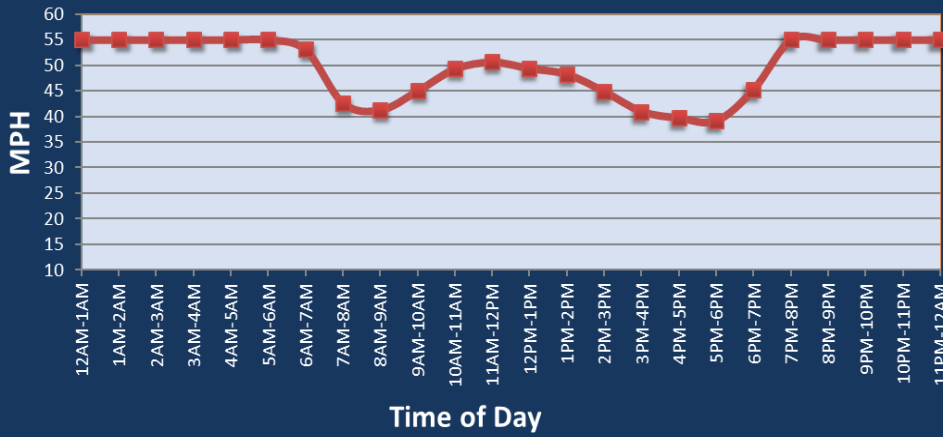

Baltimore, MD: I-695 at I-70

Average Speed by Time of Day
I-695 at I-70

Summary

National Ranking by Congestion Index	97
Average Speed	48.8
Peak Average Speed	43.6
Nonpeak Average Speed	50.9
Nonpeak / Peak Ratio	1.17
Peak Average Speed Percent Change 2022 - 2023	-0.3%