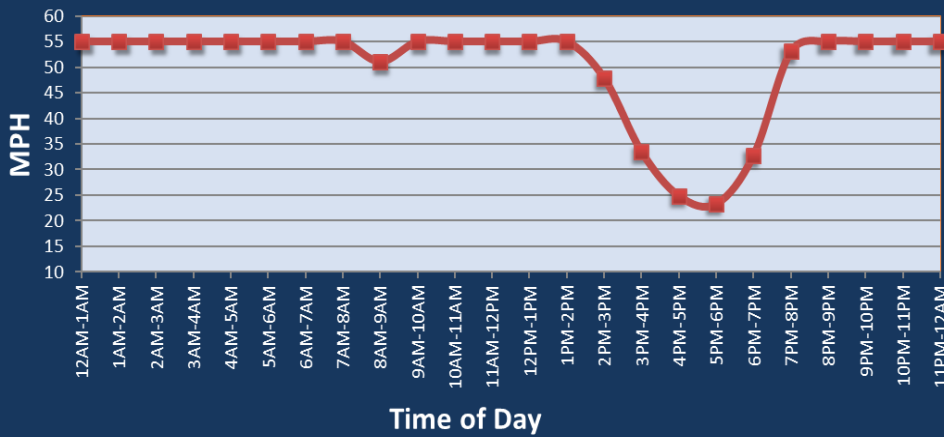

# Washington, D.C.: I-95/I-495 (South Side)

Average Speed by Time of Day  
I-95/I-495 (South Side)

## Summary

National Ranking by Congestion Index	98
Average Speed	48.1
Peak Average Speed	38.1
Nonpeak Average Speed	52.6
Nonpeak / Peak Ratio	1.38
Peak Average Speed Percent Change 2022 - 2023	-6.8%