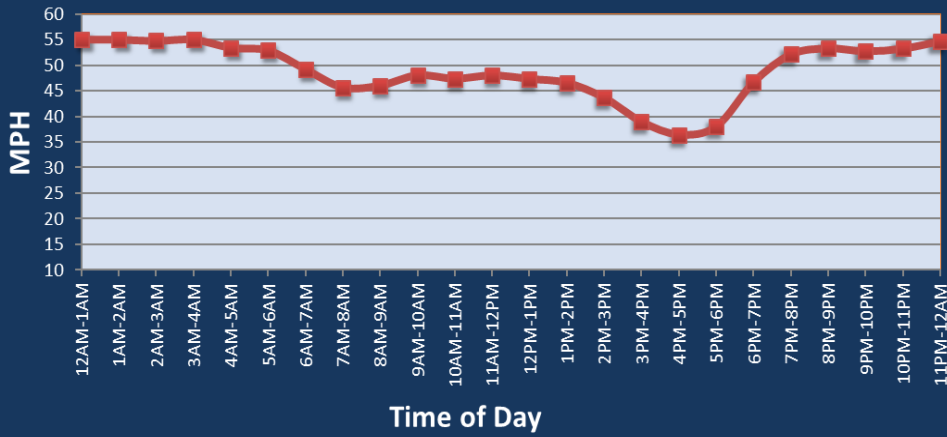

Kansas City, MO: I-70/I-670 at US 71

Average Speed by Time of Day
I-70 at I-670 at US 71

Summary

National Ranking by Congestion Index	99
Average Speed	47.8
Peak Average Speed	43.7
Nonpeak Average Speed	49.6
Nonpeak / Peak Ratio	1.13
Peak Average Speed Percent Change 2022 - 2023	0.7%