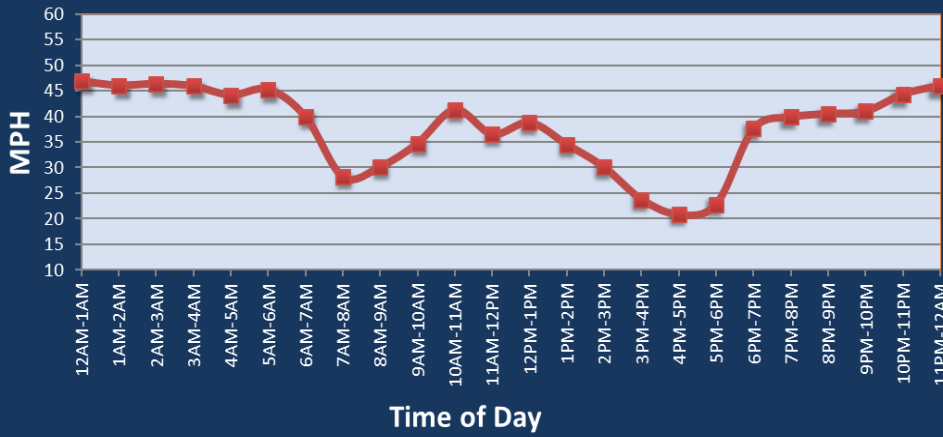

Norfolk, VA: I-264 at I-464

Average Speed by Time of Day
I-264 at I-464

Summary

National Ranking by Congestion Index	100
Average Speed	33.6
Peak Average Speed	27.5
Nonpeak Average Speed	36.9
Nonpeak / Peak Ratio	1.34
Peak Average Speed Percent Change 2022 - 2023	-6.3%