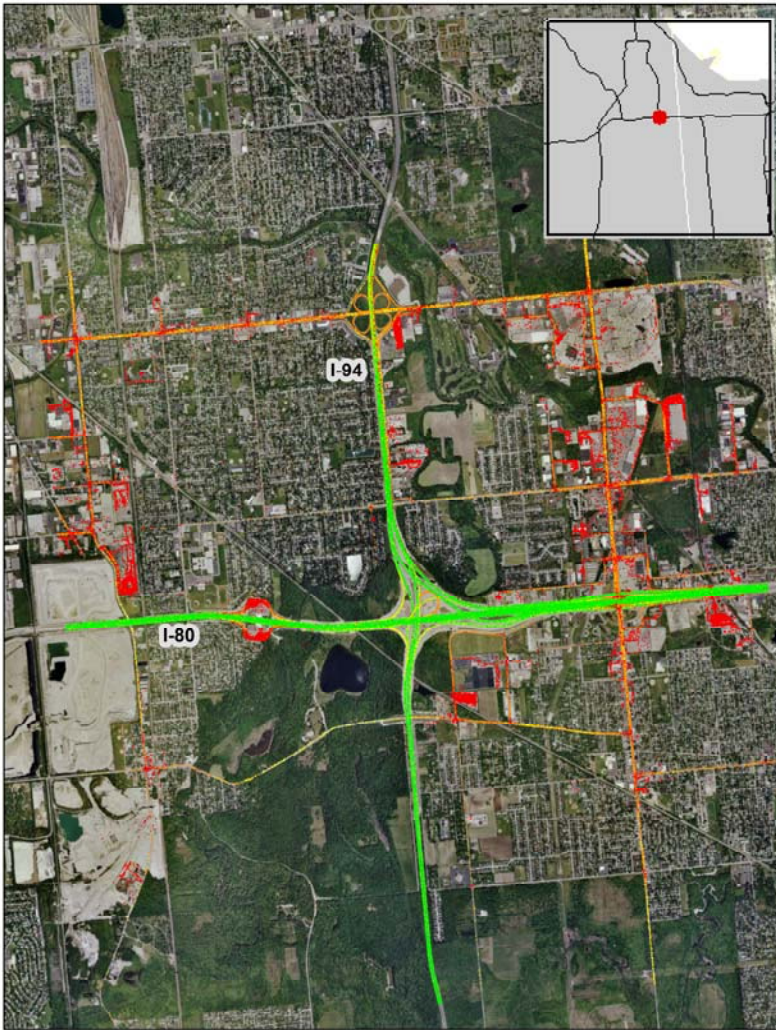

Chicago, IL: I-80 at I-94

Summary

National Ranking by Congestion Index	187
Average Speed	55
Peak Average Speed	55
Nonpeak Average Speed	55
Nonpeak/Peak Ratio	1.00

Average Speed by Time of Day
I-80 at I-94