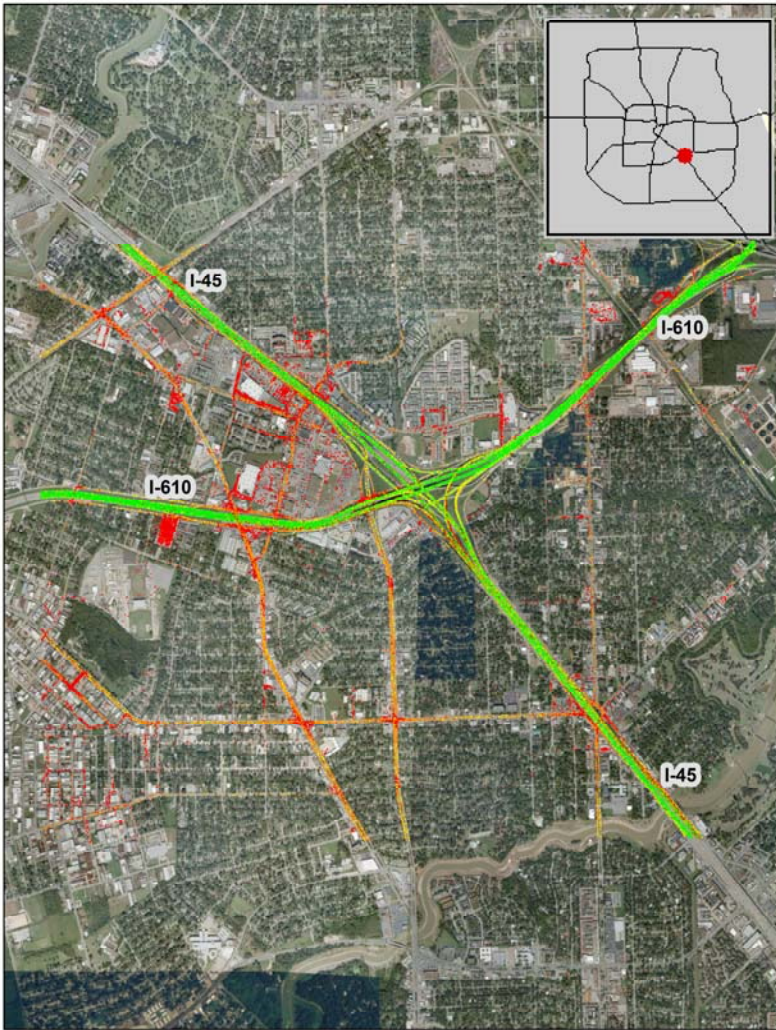

Houston, TX: I-45 at I-610 (South)

Summary

National Ranking by Congestion Index	62
Average Speed	49
Peak Average Speed	41
Nonpeak Average Speed	53
Nonpeak/Peak Ratio	1.30

**Average Speed by Time of Day
I-45 at I-610 (South)**