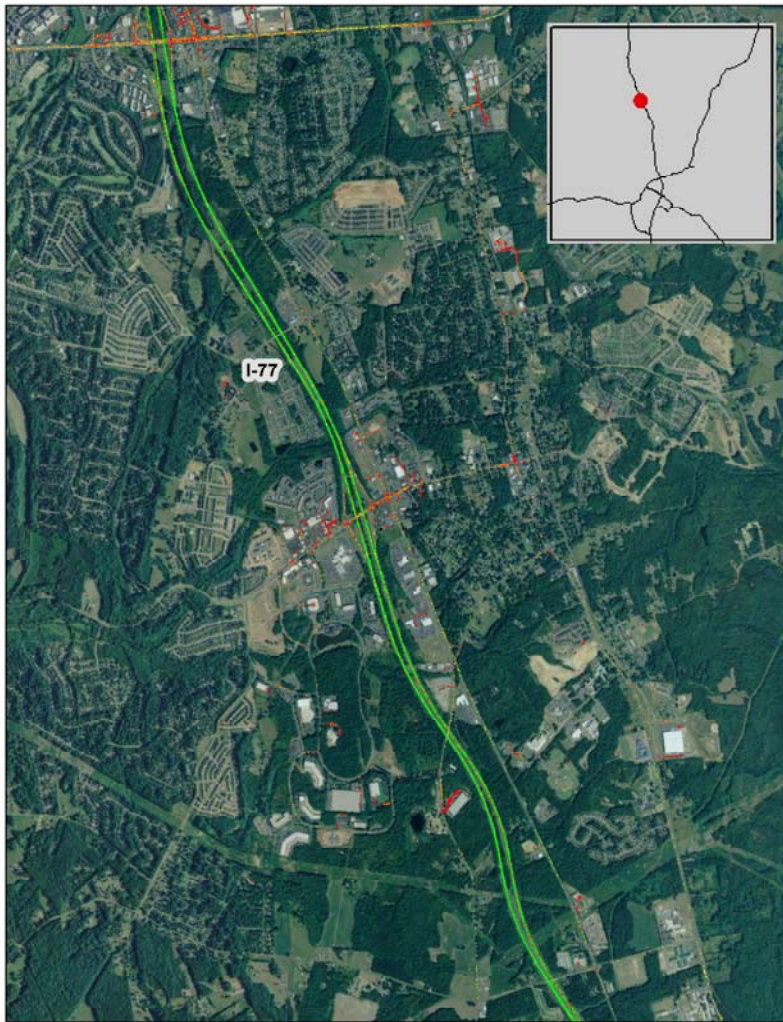

# Charlotte, NC: I-77 near Lake Norman

## Average Speed by Time of Day I-77 near Lake Norman