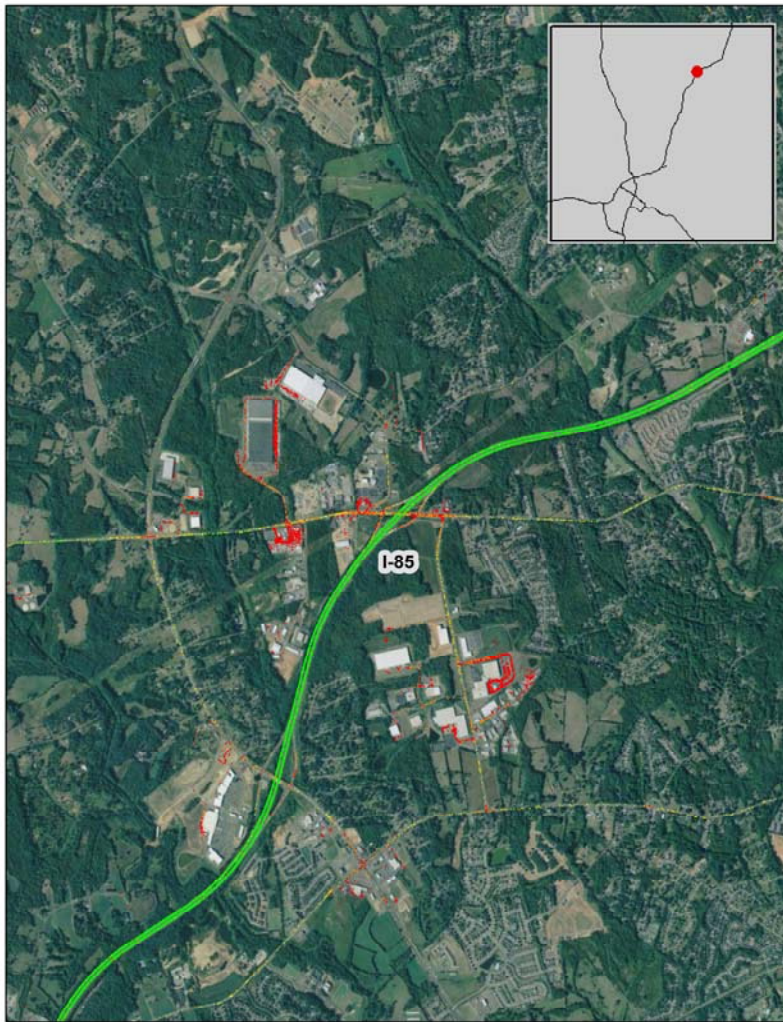

Charlotte, NC: I-85 near Concord

Summary

National Ranking by Congestion Index	176
Average Speed	55
Peak Average Speed	55
Nonpeak Average Speed	55
Nonpeak/Peak Ratio	1.00

Average Speed by Time of Day I-85 near Concord