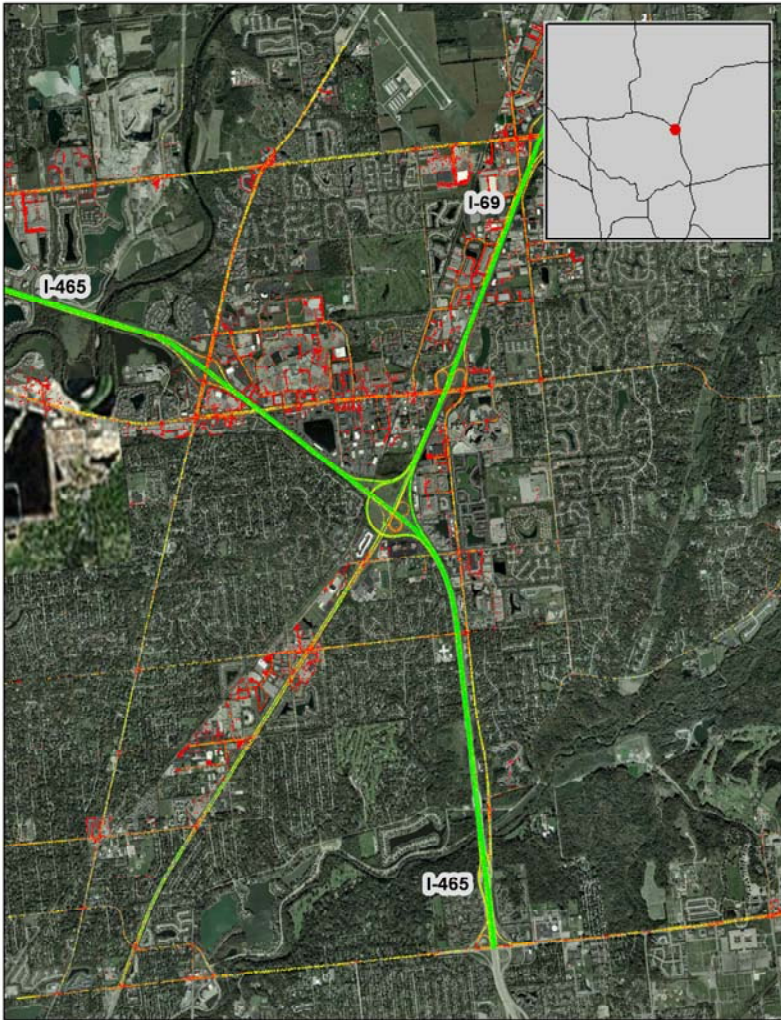

Indianapolis, IN: I-465 at I-69

Summary

National Ranking by
Congestion Index

95

Average Speed

54

Peak Average Speed

50

Nonpeak Average
Speed

55

Nonpeak/Peak Ratio

1.09

Average Speed by Time of Day I-465 at I-69