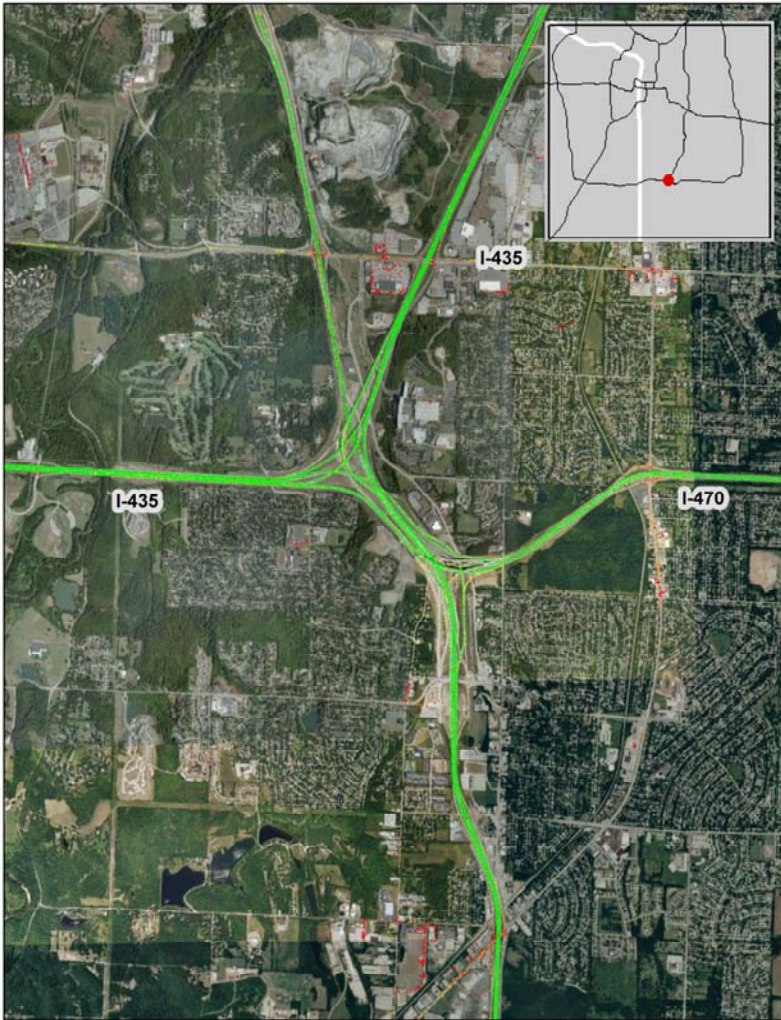

Kansas City, MO: I-435 at I-470

Summary

National Ranking by
Congestion Index

193

Average Speed

55

Peak Average Speed

55

Nonpeak Average
Speed

55

Nonpeak/Peak Ratio

1.00

Average Speed by Time of Day I-435 at I-470