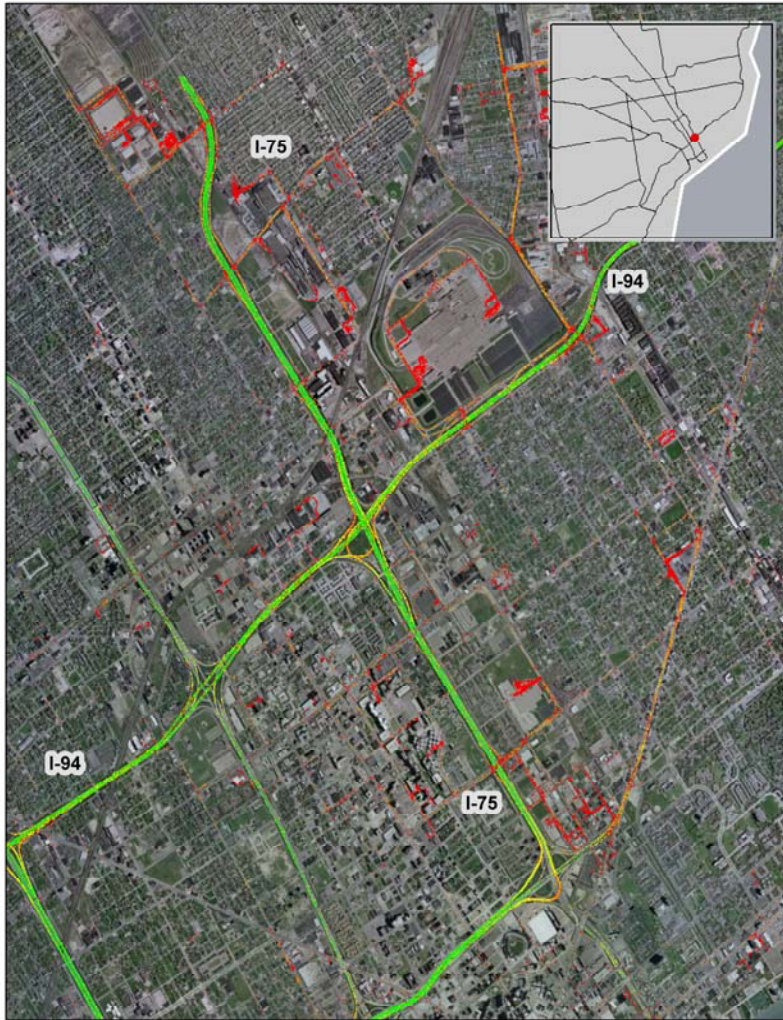

# Detroit, MI: I-94 at I-75

## Summary

National Ranking by Congestion Index	22
Average Speed	47
Peak Average Speed	41
Nonpeak Average Speed	49
Nonpeak/Peak Ratio	1.20

**Average Speed by Time of Day  
I-94 at I-75**