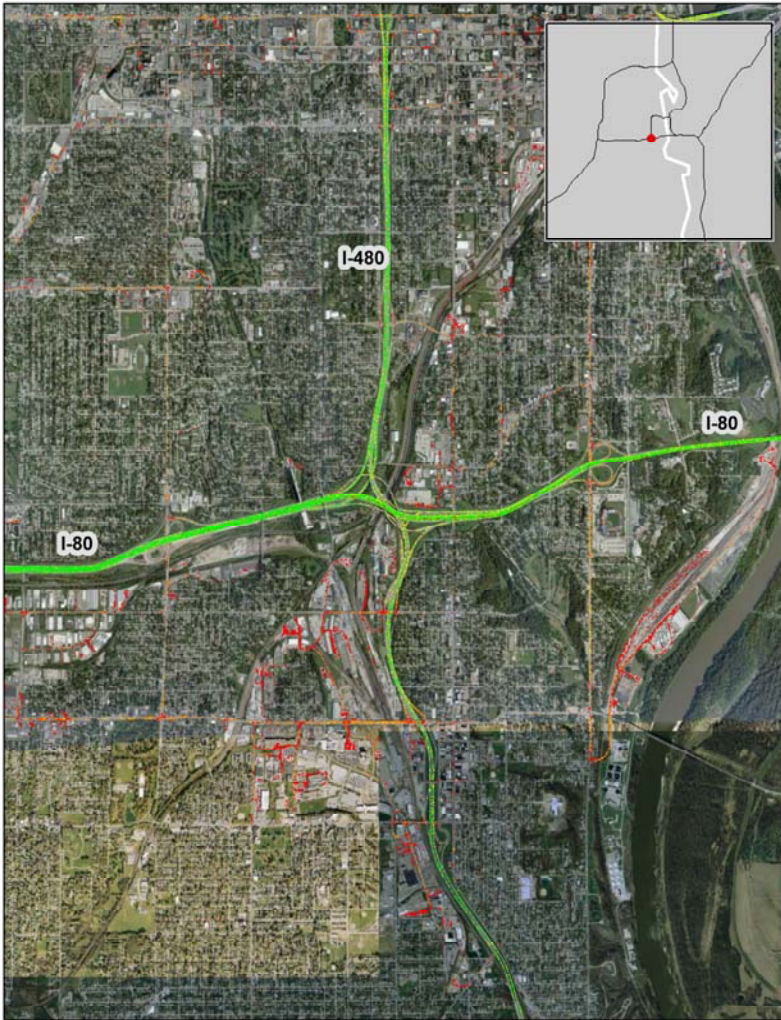

# Omaha, NE: I-80 at I-480

## Summary

National Ranking by Congestion Index	<b>138</b>
Average Speed	<b>54</b>
Peak Average Speed	<b>52</b>
Nonpeak Average Speed	<b>55</b>
Nonpeak/Peak Ratio	<b>1.06</b>

**Average Speed by Time of Day  
I-80 at I-480**