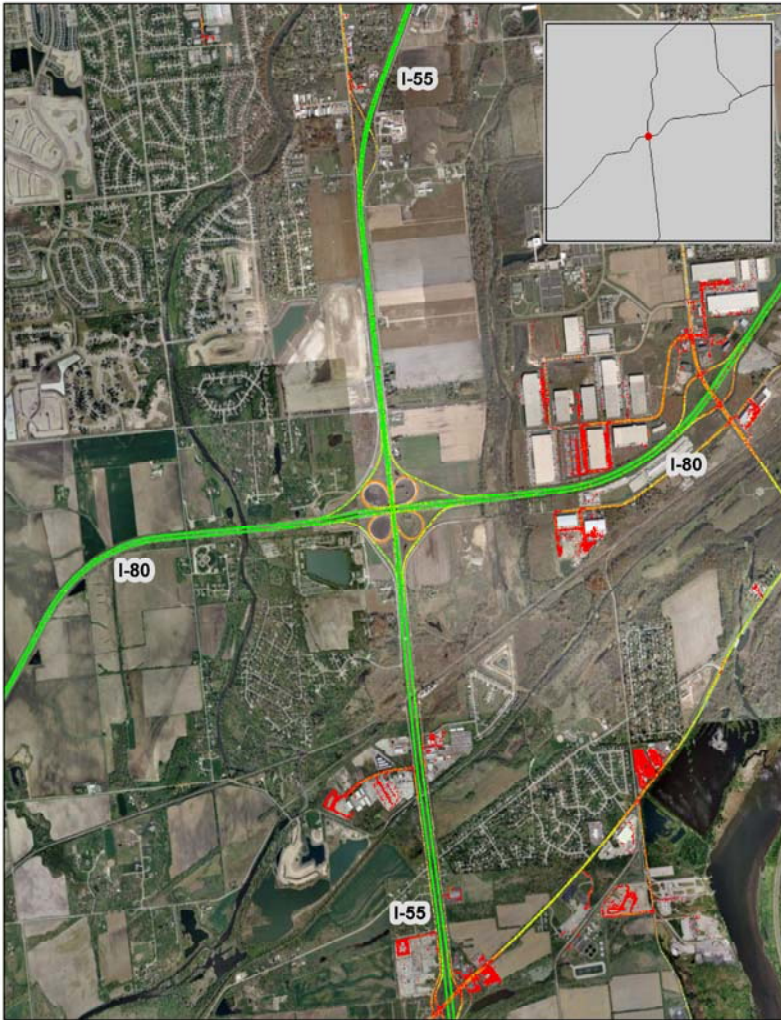

Joliet, IL: I-80 at I-55

Summary

National Ranking by Congestion Index	158
Average Speed	55
Peak Average Speed	55
Nonpeak Average Speed	55
Nonpeak/Peak Ratio	1.00

Average Speed by Time of Day I-80 at I-55