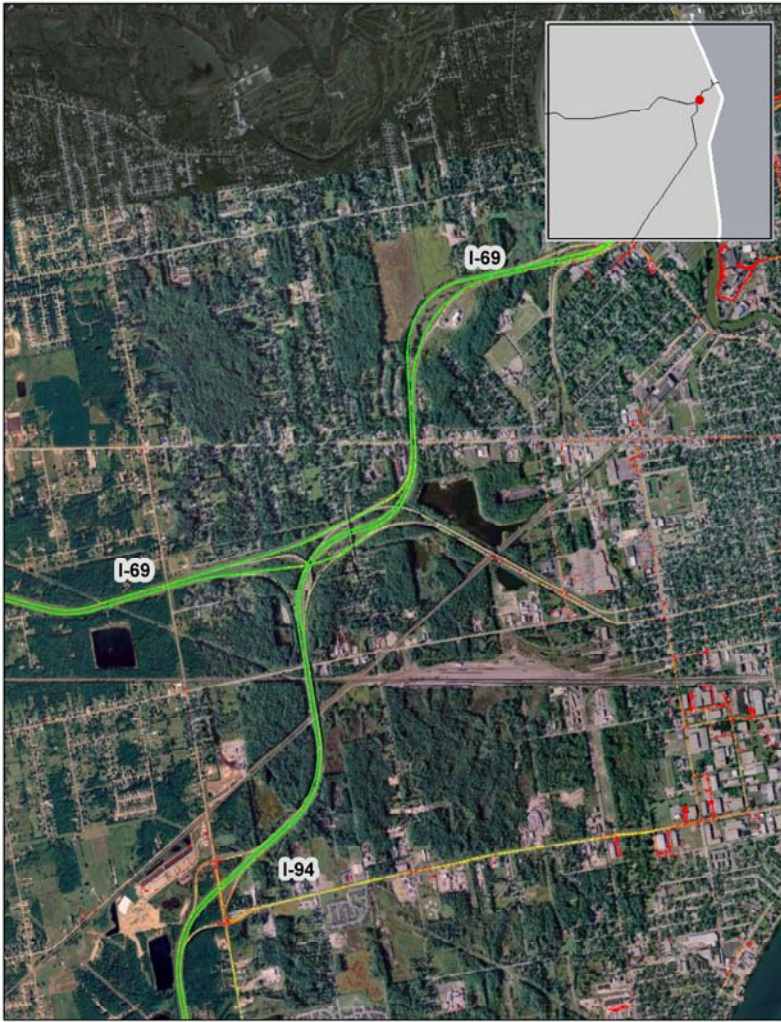

Port Huron, MI: I-94 at I-69

Summary

National Ranking by Congestion Index	48
Average Speed	45
Peak Average Speed	45
Nonpeak Average Speed	44
Nonpeak/Peak Ratio	.98

**Average Speed by Time of Day
I-94 at I-69**